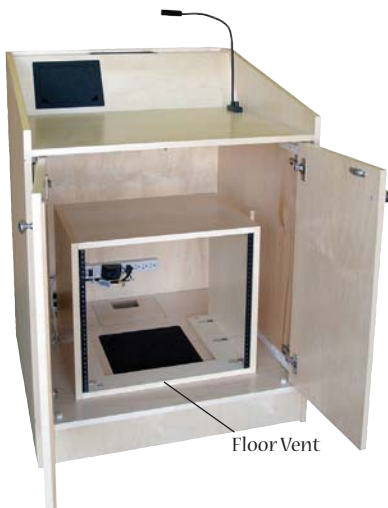

Standard No-Charge Options

Package MIL, lecterns using laptops (no resident computer)

Medium Cable Reservoir has AC outlets and grommets to hold your laptop cables neatly out of sight. Includes a 6-outlet surge protector with 6 ft cord.

Order Package MIL

Halogen Light.....	\$130
Medium Cable Reservoir.....	\$320
Clock Timer.....	\$300
Floor Access Panel.....	N/C
Floor Vent.....	N/C
Casters or Levelers.....	N/C
Adjustable Shelf.....	N/C
Top Grommet.....	N/C

Package Total \$750
Add to cost of basic lectern

Other popular options
Std Wood Rack Box-10RU..... \$320
Std Wood Rack Box-14RU..... \$450
Standard Locking Doors..... \$570

Package M2L for lecterns using laptops (no resident computer)