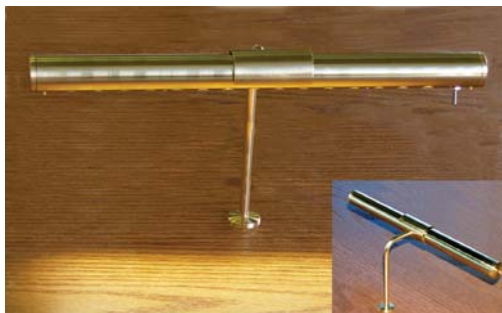

Cable-M Black Finish w/Surge Protector.....\$320

Cable-MS Stainless Steel w/Surge Protector.....\$390
Cable-MB Solid Brass w/Surge Protector.....\$520

Small Cable Reservoir & AC Outlets

Our small reservoirs have a large grommet in the bottom of the well. They are usually paired with an AC Outlet wired to a surge protector. They are available in Black, Stainless and Solid Brass. There is a \$110 discount on the AC outlets if you order a small reservoir at the same time.

The AC outlets are wired to a 6-outlet surge protector, that is included when you order outlets.

Brass & Stainless Cable Reservoirs

Small Cable Reservoir

Cable-S Black Finish w/Surge Protector.....\$210
Cable-SS Stainless Steel w/Surge Protector.....\$270
Cable-SB Solid Brass w/Surge Protector.....\$360

AC Outlets, matched finish

AC Outlet ordered with Small Cable Reservoir, includes Surge Protector.....\$100
MEL-4 AC Outlet alone, includes Surge Protector.....\$210

LED Solid Brass Lights

These lights are hand-made in Ohio from solid brass. Height of support is either 6 inches or 9 inches. Length is 10 inches. Angle of light head is adjustable. LEDs are cool to the touch and last indefinitely.