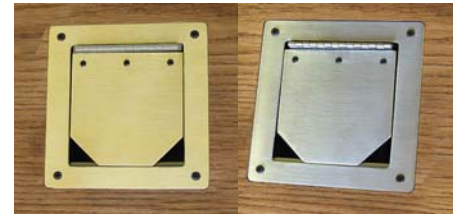

Brass & Stainless Cable Reservoirs

Small Cable Reservoir

Cable-S Black Finish w/Surge Protector.....$210
Cable-SS Stainless Steel w/Surge Protector.....$270
Cable-SB Solid Brass w/Surge Protector.....$360

AC Outlets, matched finish

AC Outlet ordered with Small Cable Reservoir, includes Surge Protector.....$100
MEL-4 AC Outlet alone, includes Surge Protector.....$210