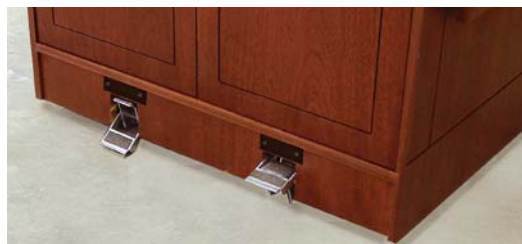

M-RPDOOR Raised Panel Locking Standard Doors...\$1750

M-RPOCKET Raised Panel Locking Pocket Doors.....\$2130

Caster Options

Electric Retractable Casters

This new option allows you to roll any size lectern, workstation, or monitor cabinet onto a stage or floor, push a button and the casters are lifted off the floor electrically. Push the button again and it is lowered to allow movement. Quiet and totally stable, this is the best solution for a long time issue. This system does not reduce cabinet space and can be combined with our height adjust system.

MRC-JR Electric Retractable Casters\$3500

Step Brake

This option instantly immobilizes any piece of furniture on any floor surface by lifting the cabinet off of its casters. Step to set, step to release.