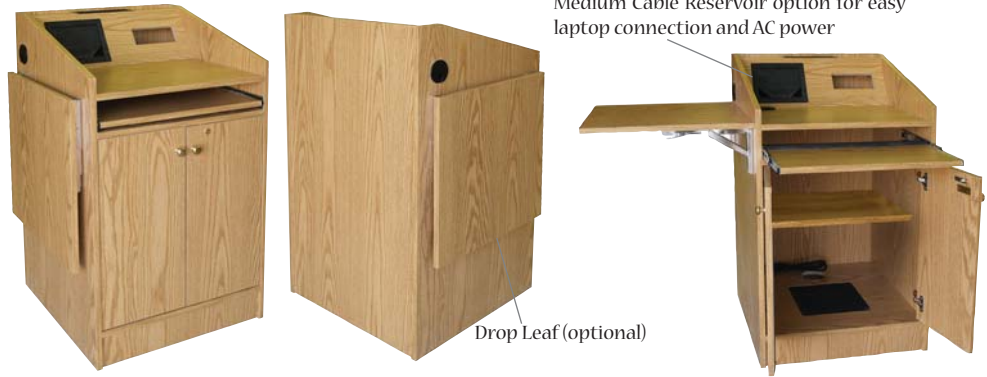

ELCO-25™ & ELCO-32 System Lecterns

- 10-day shipment in 2 colors
- 30-day shipment in 4 additional colors
- Back Panel and Top Machining included
- Sound Systems available
- Pullout Keyboard Shelf
- Adjustable Shelf
- Standard Locking Doors
- Hidden 4" Carpet Casters
- 10"x10" Floor Vent
- Floor Access Opening
- Melamine / MDF Construction
- 10-Year Warranty

Medium Cable Reservoir option for easy laptop connection and AC power

Drop Leaf (optional)

ELCO-25™ System Lectern

Room for Optional Rack Box or Tower CPU

Retail Price \$1800

Size 25" w x 45" h x 25" d

The ELCO-25 lectern in Oak melamine shown with an optional drop leaf and a medium cable reservoir. The cutout in the back panel of the work surface is a no-charge option. There is no charge to machine the back wall or the worksurface.

ELCO-32™ System Lectern

Room for Optional Rack Box or Tower CPU

Retail Price \$1900

Size 32" w x 45" h x 30" d

The ELCO-32 lectern in Walnut melamine. Custom cutouts in the back panel and on the work surface are a no-charge option.

ELCO-25™ & ELCO-32™ Options

- Rear Access Panel\$520
- Clock Timer\$300
- Heavy Duty Drop Leaf.....\$500
- Halogen Light.....\$130
- Small Cable Reservoir.....\$210
- AC Outlets ordered with Small Cable Reservoir.....\$100
- Medium Cable Reservoir\$320
- Vented Base Melamine Rack Box, RBV-1013M.....\$270
- Amplivox™ System w/Dynamic Mic.....\$750
- Amplivox™ Wireless Mic Kit.....\$400
- Amplivox™ Sound System Battery Pack.....\$220
- Anchor™ Component Sound System.....\$2300