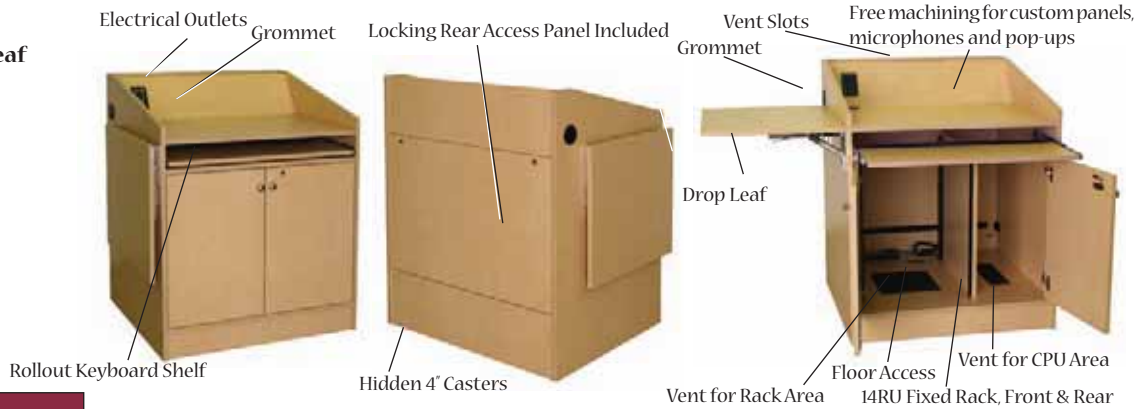

ELCO-35™ System Lecterns

A complete system lectern with a Drop Leaf

1. **All include:**
   Drop Leaf, heavy duty with cord pass grommet
   Standard Locking Doors
   Rollout Keyboard Shelf
   Locking Rear Access Panel
   Rack Rail, 14RU Front & Rear
   Electrical Outlets wired to a 6-outlet surge protector
   Casters, 4-inch heavy duty
   Ventilation & Floor Access
   PLUS: Free machining of the back wall & top for custom panels & pop-ups

10-Year Warranty
Mirror image of any ELCO™ model at no extra charge
10-Day Shipment in Black or Oak
30 days or less in Walnut, Cherry, Maple & Mahogany

ELCO-35™ System Lectern

Retail Price $3350
Size 35" w x 45" h x 30" d
Construction in melamine on low-formaldehyde MDF.
Meets California CARB I Standards.

ELCO-35™ Options

Clock Timer $300
Halogen Light $130
Small Cable Reservoir $210
Medium Cable Reservoir $320

ELCO-35DC™ System Lecterns

A complete system lectern with a Document Camera Drawer

1. **All include:**
   Document Camera Drawer, Locking
   Drop Leaf, heavy duty with cord pass grommet
   Standard Locking Doors
   Rollout Keyboard Shelf
   Locking Rear Access Panel
   Rack Rail, 9RU Front & Rear
   Electrical Outlets wired to a 6-outlet surge protector
   Casters, 4-inch heavy duty
   Ventilation & Floor Access
   PLUS: Free machining of the back wall & top for custom panels & pop-ups