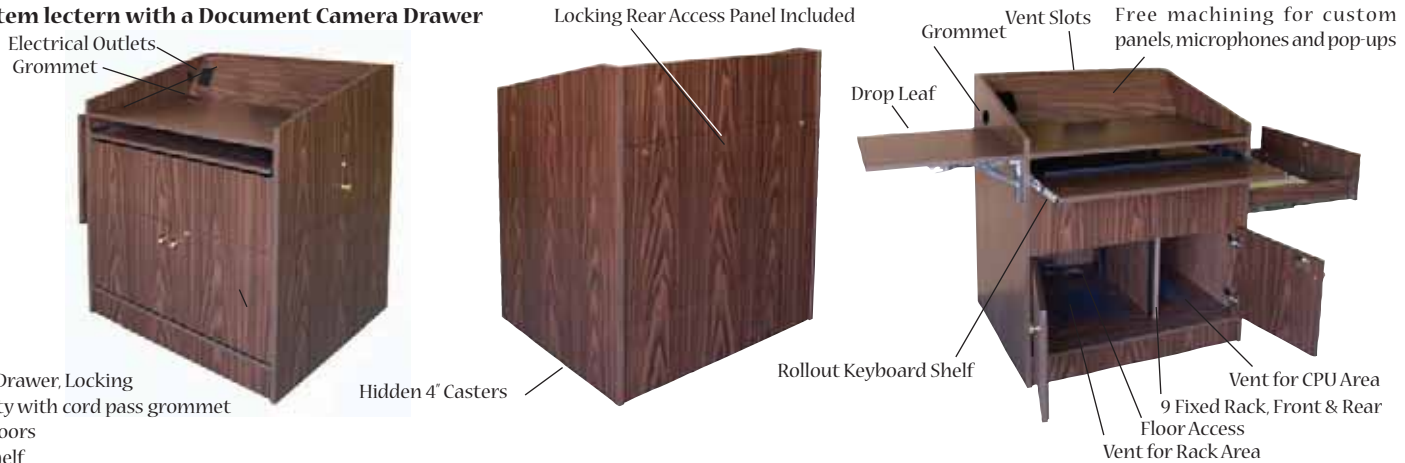

### A complete system lectern with a Document Camera Drawer

- All include:**  
 Document Camera Drawer, Locking  
 Drop Leaf, heavy duty with cord pass grommet  
 Standard Locking Doors  
 Rollout Keyboard Shelf  
 Locking Rear Access Panel  
 Rack Rail, 9RU Front & Rear  
 Electrical Outlets wired to a 6-outlet surge protector  
 Casters, 4-inch heavy duty  
 Ventilation & Floor Access  
**PLUS:** Free machining of the back wall & top for custom panels & pop-ups