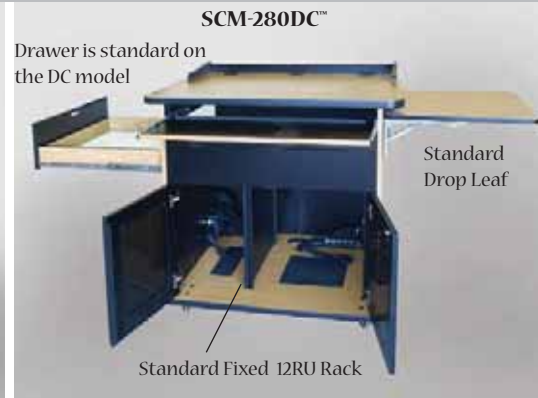

Drawer is standard on the DC model

Standard Drop Leaf

Standard Fixed 12RU Rack

Floor Vent

Floor Access

Standard Locking Rear Access Doors

**These SCM™ Workstation Colors Ship in 30 Days or less**