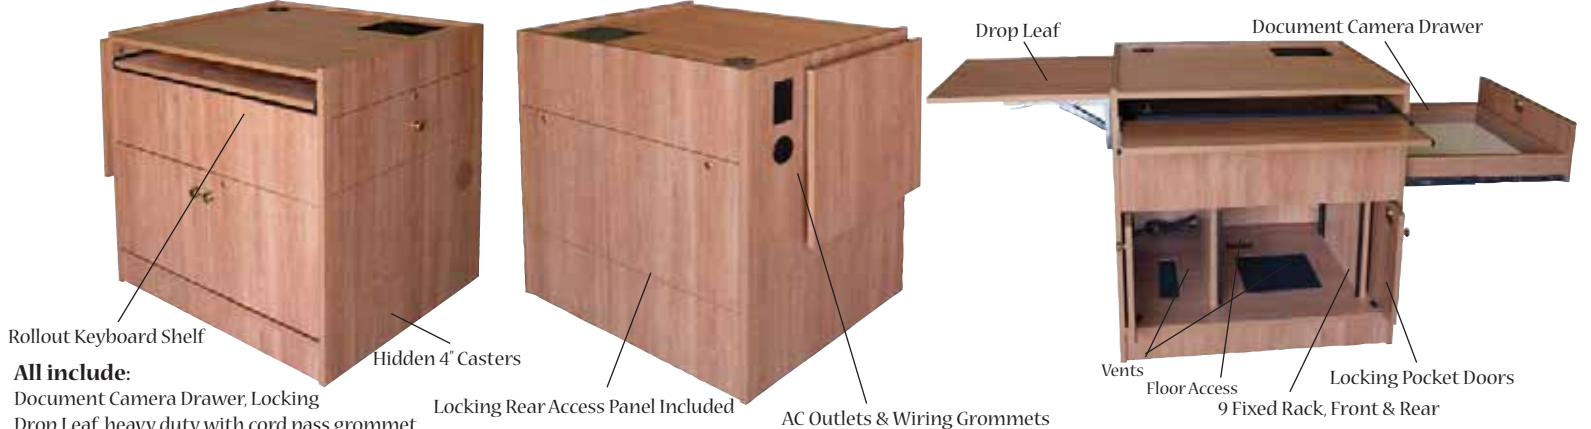

ELCO-35WSDC™ Workstation

Retail Price $3850
Size 35" w x 37" h x 30" d
Construction in melamine on low-formaldehyde MDF.
Meets California CARB I Standards.

ELCO-35WSDC™ Options

Clock Timer $300
Halogen Light $130
Small Cable Reservoir $210
Medium Cable Reservoir $320