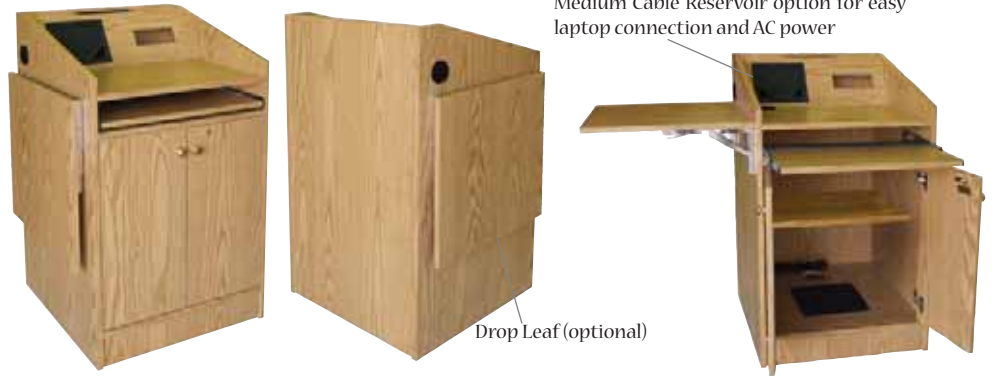

# ELCO-25™ & ELCO-32™ System Lecterns

10-day shipment in 2 colors  
 30-day shipment in 4 additional colors  
 Back Panel and Top Machining included  
 Sound Systems available  
 Rollout Keyboard Shelf  
 Adjustable Shelf  
 Standard Locking Doors  
 Hidden 4" Carpet Casters  
 10"x10" Floor Vent  
 Floor Access Opening  
 Melamine / MDF Construction  
 10-Year Warranty