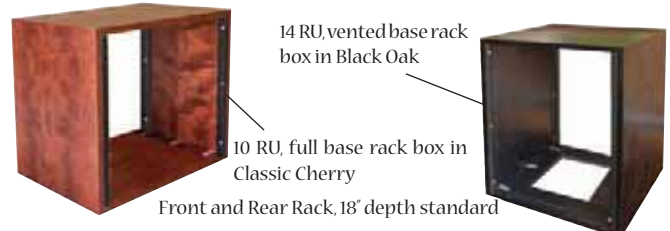

10 RU, full base rack box in Classic Cherry

Front and Rear Rack, 18" depth standard

Wood Rack Boxes

These rack boxes have furniture quality finish, front and rear rack and are deep enough (18") for all your wiring.

14 RU, vented base rack box in Black Oak