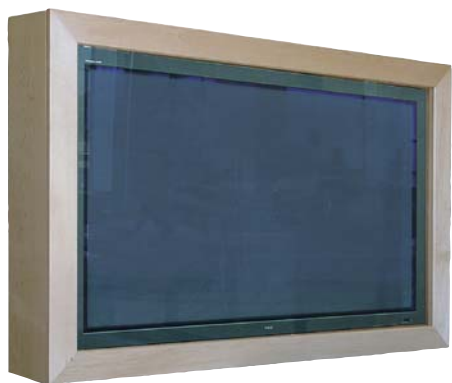

Monitor Frames & Shelves

Prairie Style Frames

Prairie Style Monitor Frames can be specified open, with plexiglass or tempered glass. Ventilation is provided as well as cable passage space. Any size monitor can be accommodated.

Radius Style Monitor Frames can be specified open, with plexiglass or tempered glass. Ventilation is provided as well as cable passage space. Any size monitor can be accommodated.

Radius Style Monitor Frame