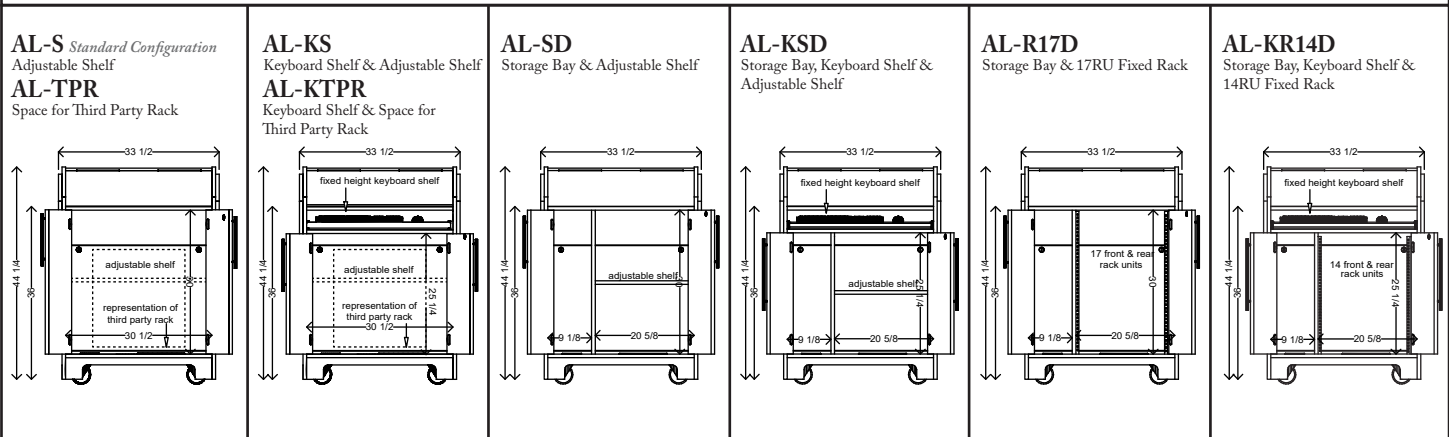

MARSHALL

Integration-Friendly Furniture®

Since 1986

ARCO Series

Quick Ship ARCO™-3230 Lectern

Overall Dimensions: 33½"W x 45¼"H x 30½"D	Available Body Colors Black Slate Grey	Architectural Panel Materials W M L P			
Standard Features Include: • Black or Slate Grey Melamine Body • (6) Architectural Panels in Choice of Melamine, Wood Veneer, Laminate, or Paint Grade • Soft Close Standard Locking Doors to Match Body Color • AL-S Interior Configuration • Floor Access Opening • Passive Ventilation • Locking Rear Access Panel • Locking Carpet Casters • Notched Base Popular Options: • Small Touch Panel & Interface Cutouts • Clock Timer • Ergotron Monitor Arm • VESA Monitor Mount • Halogen or LED Gooseneck Light • AC Outlet with USB Ports • Cable Reservoirs • Heavy Duty Drop Leaf Shelf • Cooling Fan(s) • Custom Logo Door Upgrades: • AL-PSD - Doors Match Painted Panels • AL-MSD - Doors Match Melamine Panels • AL-LSD - Doors Match Laminate Panels • AL-WSD - Doors Match Wood Panels • AL-PLEXI - Plexiglass Door Insert • AL-VENT - Metal Vent Door Insert					
		This ARCO-3230 is shown with the AL-S interior configuration. The body is in Black Melamine and the architectural panels are in Walnut Melamine.			

Click Here or Call (847) 395-9350 to Request a Quote

Interior Configurations

Specifications subject to change without notice - Some options may affect lead time

Ask about our FSC®
Certified Products
SCS-COC-004377 K

Marshall Furniture Inc ❖ www.marshallfurniture.com
999 Anita Avenue ❖ Antioch IL 60002 ❖ P 847-395-9350 ❖ F 847-395-9351

© Copyright 2020 All Rights Reserved, Marshall Furniture Inc.

November 2020

MADE IN USA