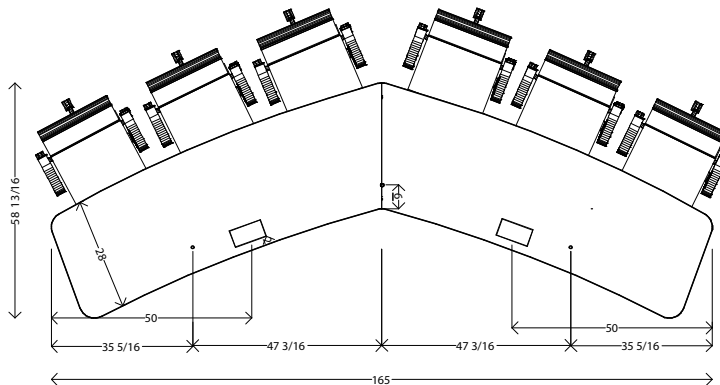

MARSHALL

Integration-Friendly Furniture®

Since 1986

PANO Series

6 SEAT CLASSIC IMMERSIVE CISCO WEBEX ROOM PANORAMA TABLE

Overall Dimensions:
165"W x 58 7/8"D x 28 7/8"H

Standard Features Include:

- 1 1/8" Thick top with bevel edge
- (2) Extron Cable Cubby 1252MS with Integrated Lids (Provided not Installed)
- (3) Mic Cutouts
- 12" H Modesty Panel
- 1520 Bent Leg in Silver Powder Coat Finish

Finish for Top & Modesty Panel

Formica Fog 961-58
Plastic Laminate

SEE SAMPLE

Click here or Call (847)-395-9350 to Request a Quote

Available Sizes:

Premium
165"W x 58 7/8"D x 28 7/8"H

SKU: CISCI-6

Ask about our FSC® Certified Products
SCS-COC-004377 K