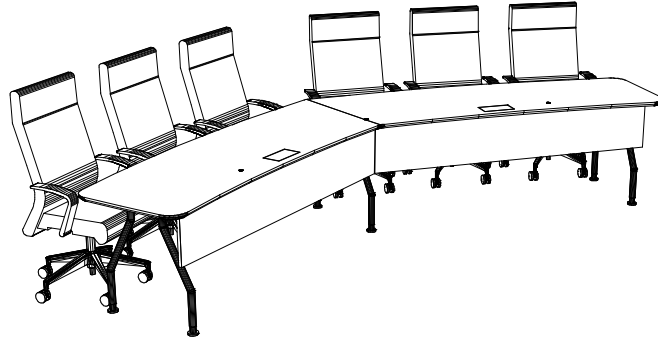

MARSHALL

Integration-Friendly Furniture®

Since 1986

PANO Series

6 SEAT CLASSIC IMMERSIVE CISCO WEBEX ROOM PANORAMA TABLE

Overall Dimensions:
165"W x 58 7/8"D x 28 7/8"H

Standard Features Include:

- 1 1/8" Thick top with bevel edge
- (2) Extron Cable Cubby 1252MS with Integrated Lids (Provided not Installed)
- (3) Mic Cutouts
- 12" H Modesty Panel
- 1520 Bent Leg in Silver Powder Coat Finish

This CISCI-6 shows the optional CIS-HONIE102SS11-6 Chairs.

1520 Bent Leg
Silver Powder Coat

Optional Hon Ignition Series High Back Executive Chair

SKU: CIS-HONIE102SS11-6

Bevel Edge Detail

Extron 1252MS Interior Detail - US