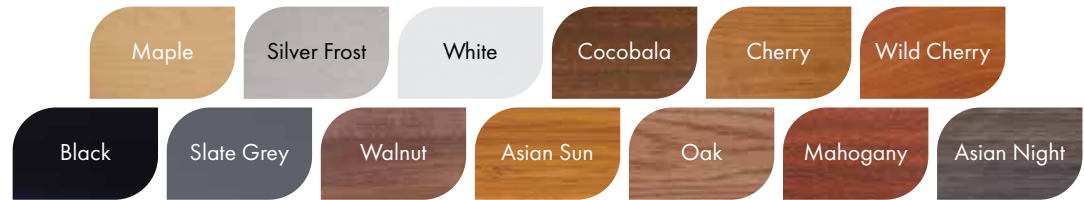

Fans

Solid Wood Top Edge

Available Body Colors:

Architectural Panel Materials:

Black

Slate Grey

Wood Veneer

Melamine

74 $\frac{3}{8}$ "W x 32 $\frac{1}{8}$ "H x 28"D

This ARCO™-CR3M is shown with a Black Melamine body and Black Melamine architectural panels.

MarshallFurniture.com

999 Anita Ave | P 847.395.9350
Antioch IL 60002 | F 847.395.9351

©Copyright 2019 by Marshall Furniture Inc, All Rights Reserved

Available Finishes

Available Body Colors:

Available Architectural Panel Finishes:

Standard melamine colors. Printed colors are approximate, samples available upon request.

Standard and premium plain sliced wood veneers and species. Printed colors are approximate, samples available upon request.

We can source most commercially available high pressure laminate brands and colors. Call to confirm pricing and availability.