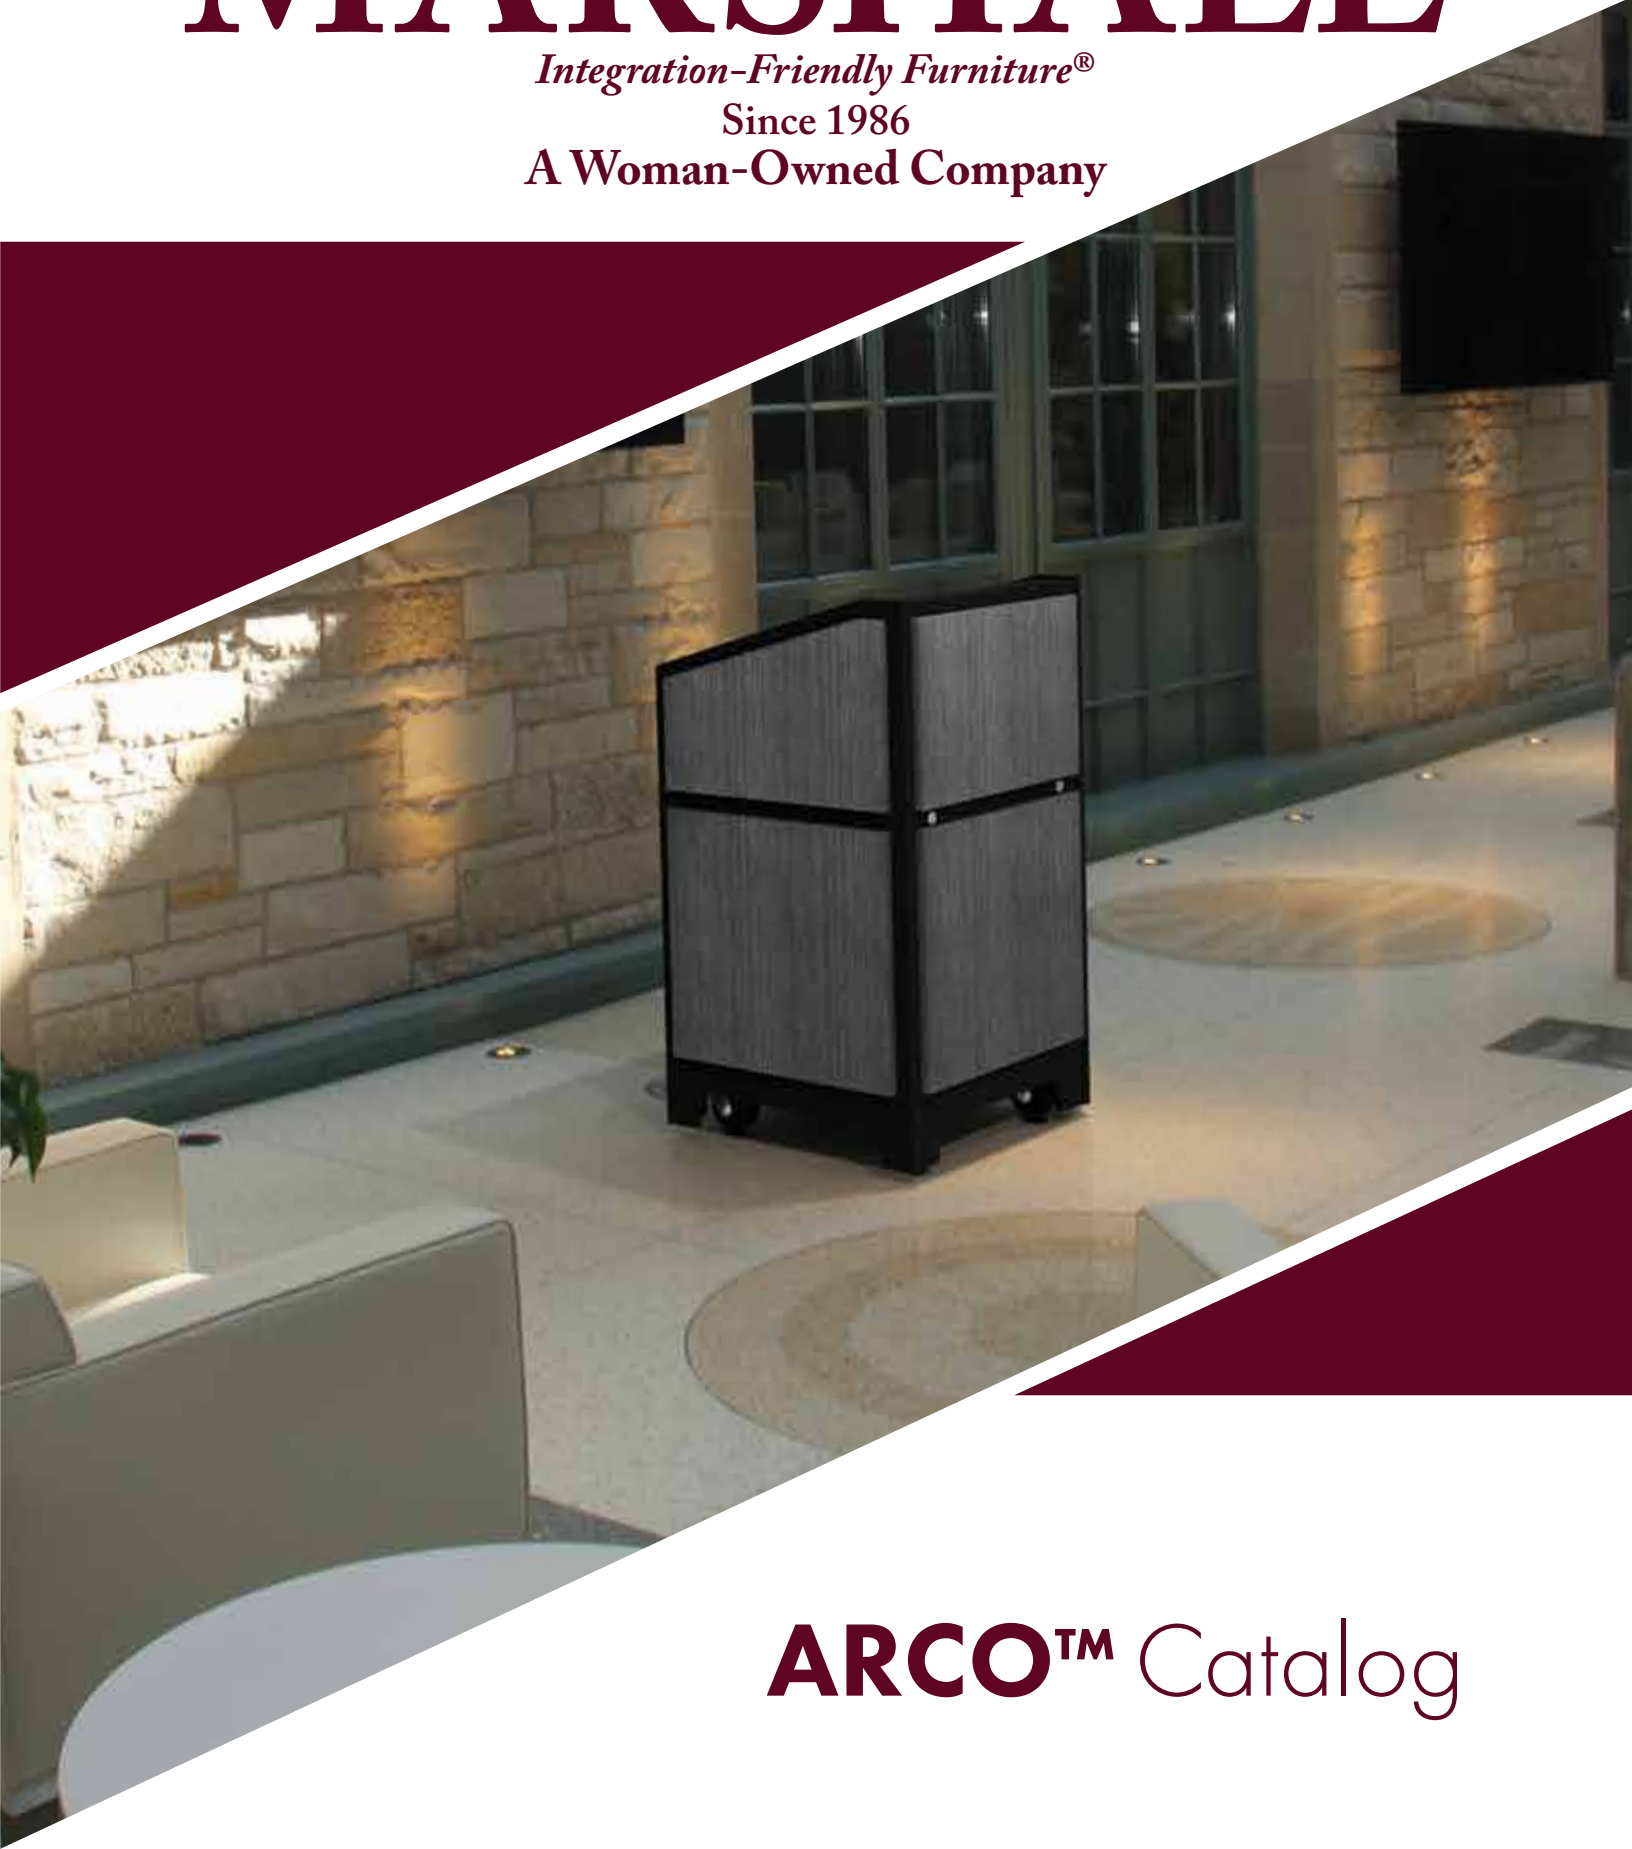

MARSHALL

Integration-Friendly Furniture®

Since 1986

A Woman-Owned Company

ARCO™ Catalog

ARCO™ Lecterns

ARCO™-2525

Overall Dimensions:
26½"W x 45¼"H x 25½"D

This ARCO™-2525M is shown with the AL-R17 interior configuration. The body color is Black Melamine and the architectural panels are in Wild Cherry Melamine.

ARCO™-3230

Overall Dimensions:
33½"W x 45¼"H x 30½"D

This ARCO™-3230M is shown with the AL-S interior configuration. The body color is Black Melamine and the architectural panels are in Walnut Melamine.

Available Body Colors:

Architectural Panel Materials: