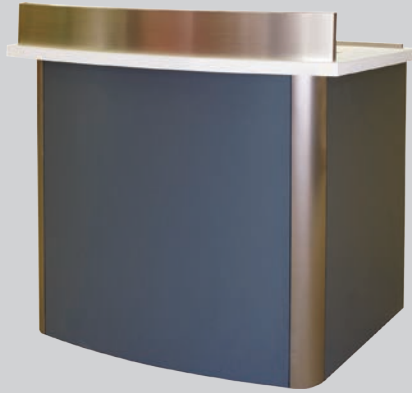

Custom Lecterns

Bowfront Style Lecterns

Retail Pricing starts at \$9,850

MLB-32 Harvest Cherry

This Bowfront Style lectern has an aluminum reveal and height adjust.
Reference MFI #35892™

MLB-35 Custom Rift Red Oak

This Bowfront Style lectern has an optional halogen light and is on casters.
Reference MFI #76981™

Bowfront Radius Style Lecterns

Call for Pricing

MLBR-40 Designer White & Storm Laminates

This Bowfront Radius Style lectern has stainless steel radius corners and a top shield as upgrades.
Reference MFI #78572™

Bowfront Style Deep Reveal Lecterns

Retail Pricing starts at \$11,750

MLBD-31 Custom Walnut

This Bowfront Style Deep Reveal lectern has a custom deep reveal pattern and height adjust.
Reference MFI #56603™

Split Molding Style Lecterns

Retail Pricing starts at \$7,900

MLSM-38 Honey Cherry

This Split Molding Style lectern has top and bottom solid Cherry moldings with a small molding running parallel.
Reference MFI #78782™