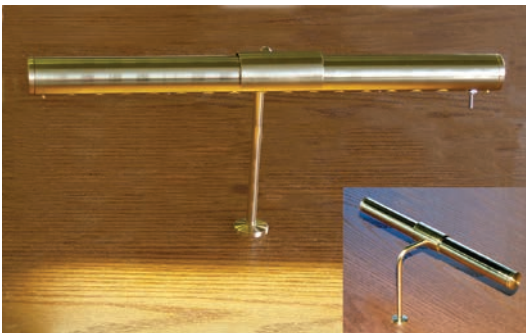

Our Compact Cable Reservoir has two AC outlets in the bottom and two large grommets on either side to allow greater cable capacity in a small space.

Medium Cable Reservoir

Cable-M Medium Cable Reservoir, includes Surge Protector.

Small Cable Reservoir

Cable-S Small Cable Reservoir, includes Surge Protector.

Our small reservoirs have a large grommet in the bottom of the well. They are usually paired with the AC-USB Outlet. There is a \$100 discount on the AC-USB Outlet if you order a small reservoir at the same time.

MFL-10 Fluorescent Light, 10"
We can add an undermount fluorescent light under a custom top cap. Instant start, 7 watt, 10" Hera Slim Lite.

Flush Mounted LED Lights

MFM-LED Flush LED Light
LED lights can be installed to provide task lighting in places where other types are impractical. The lights can be dimmed and last a very long time.

LED Solid Brass Lights

M-LEDB-6 Brass-LED, 10" wide 6" tall
M-LEDB-9 Brass-LED, 10" wide 9" tall
These lights are hand-made in Ohio from solid brass. Height of support is either 6 or 9 inches. Length is 10". Angle of light head is adjustable.